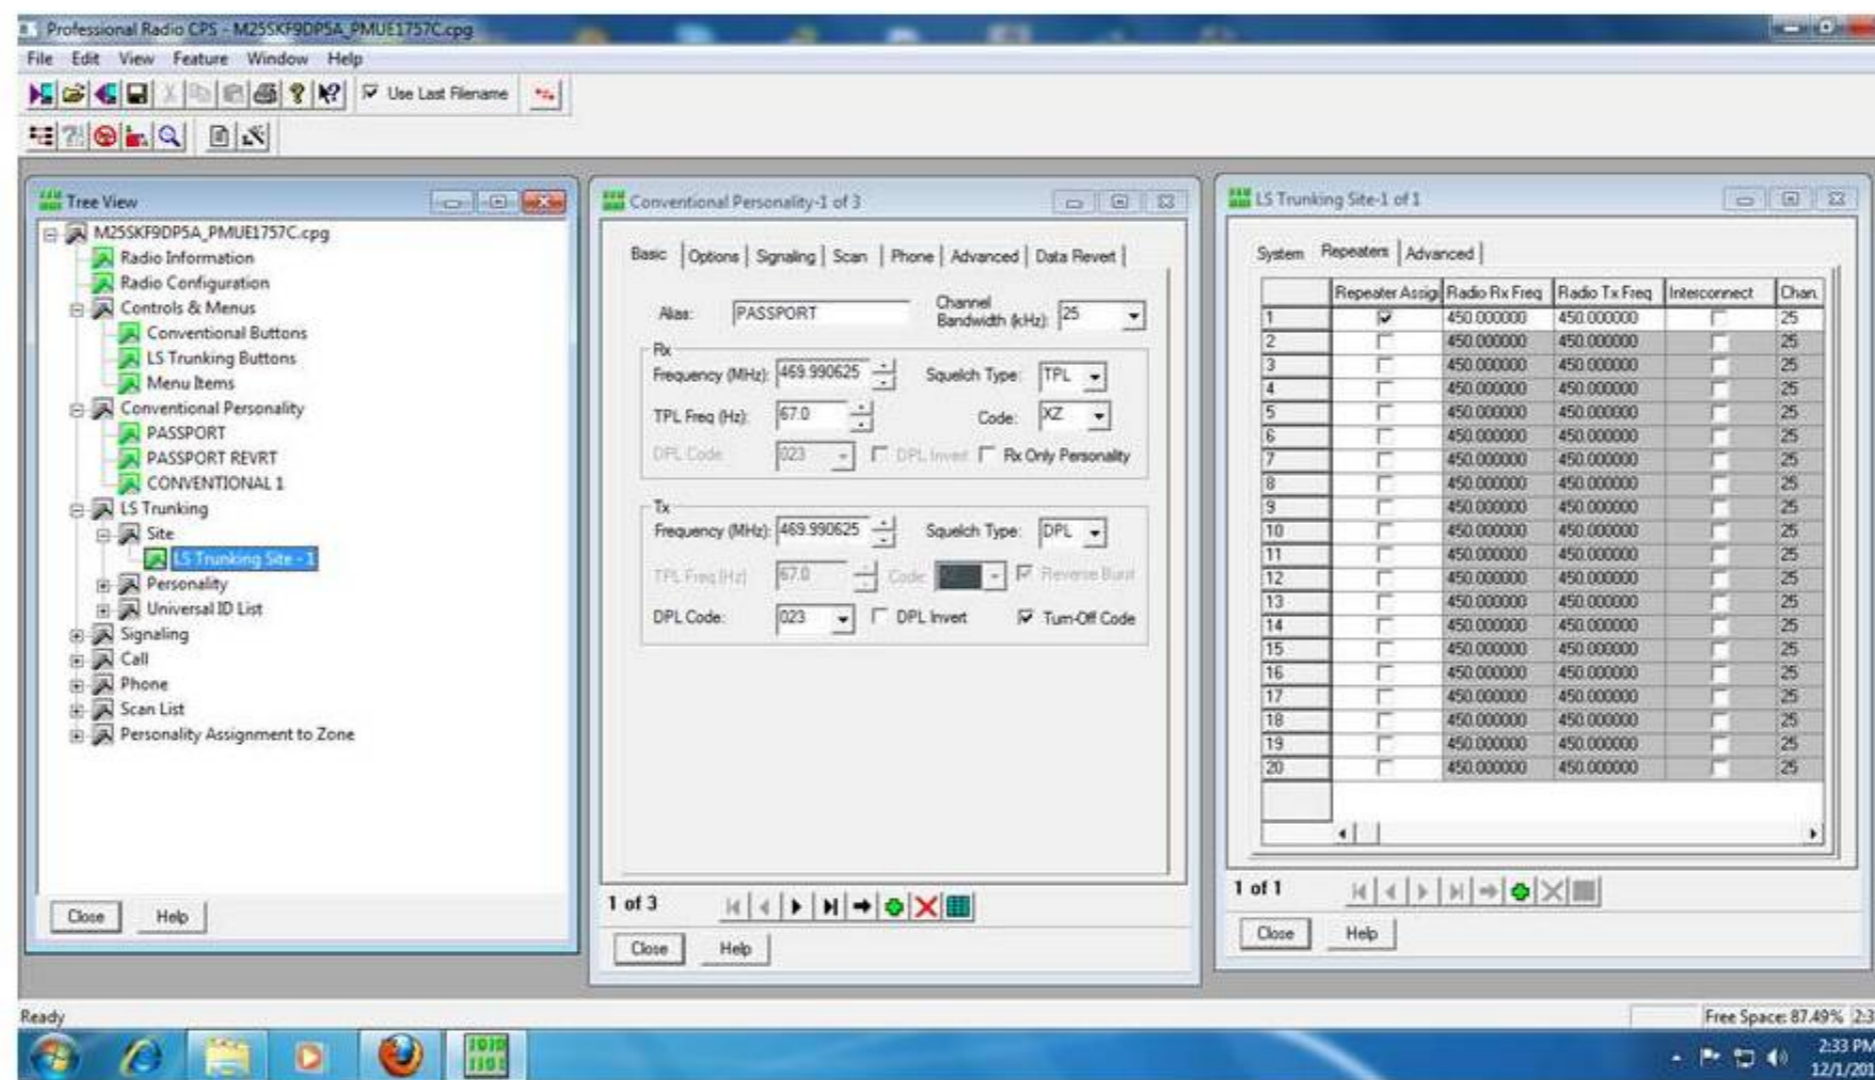

[Commercial Series Cps.R05.16.Az.Pmvd4082w.25](#)